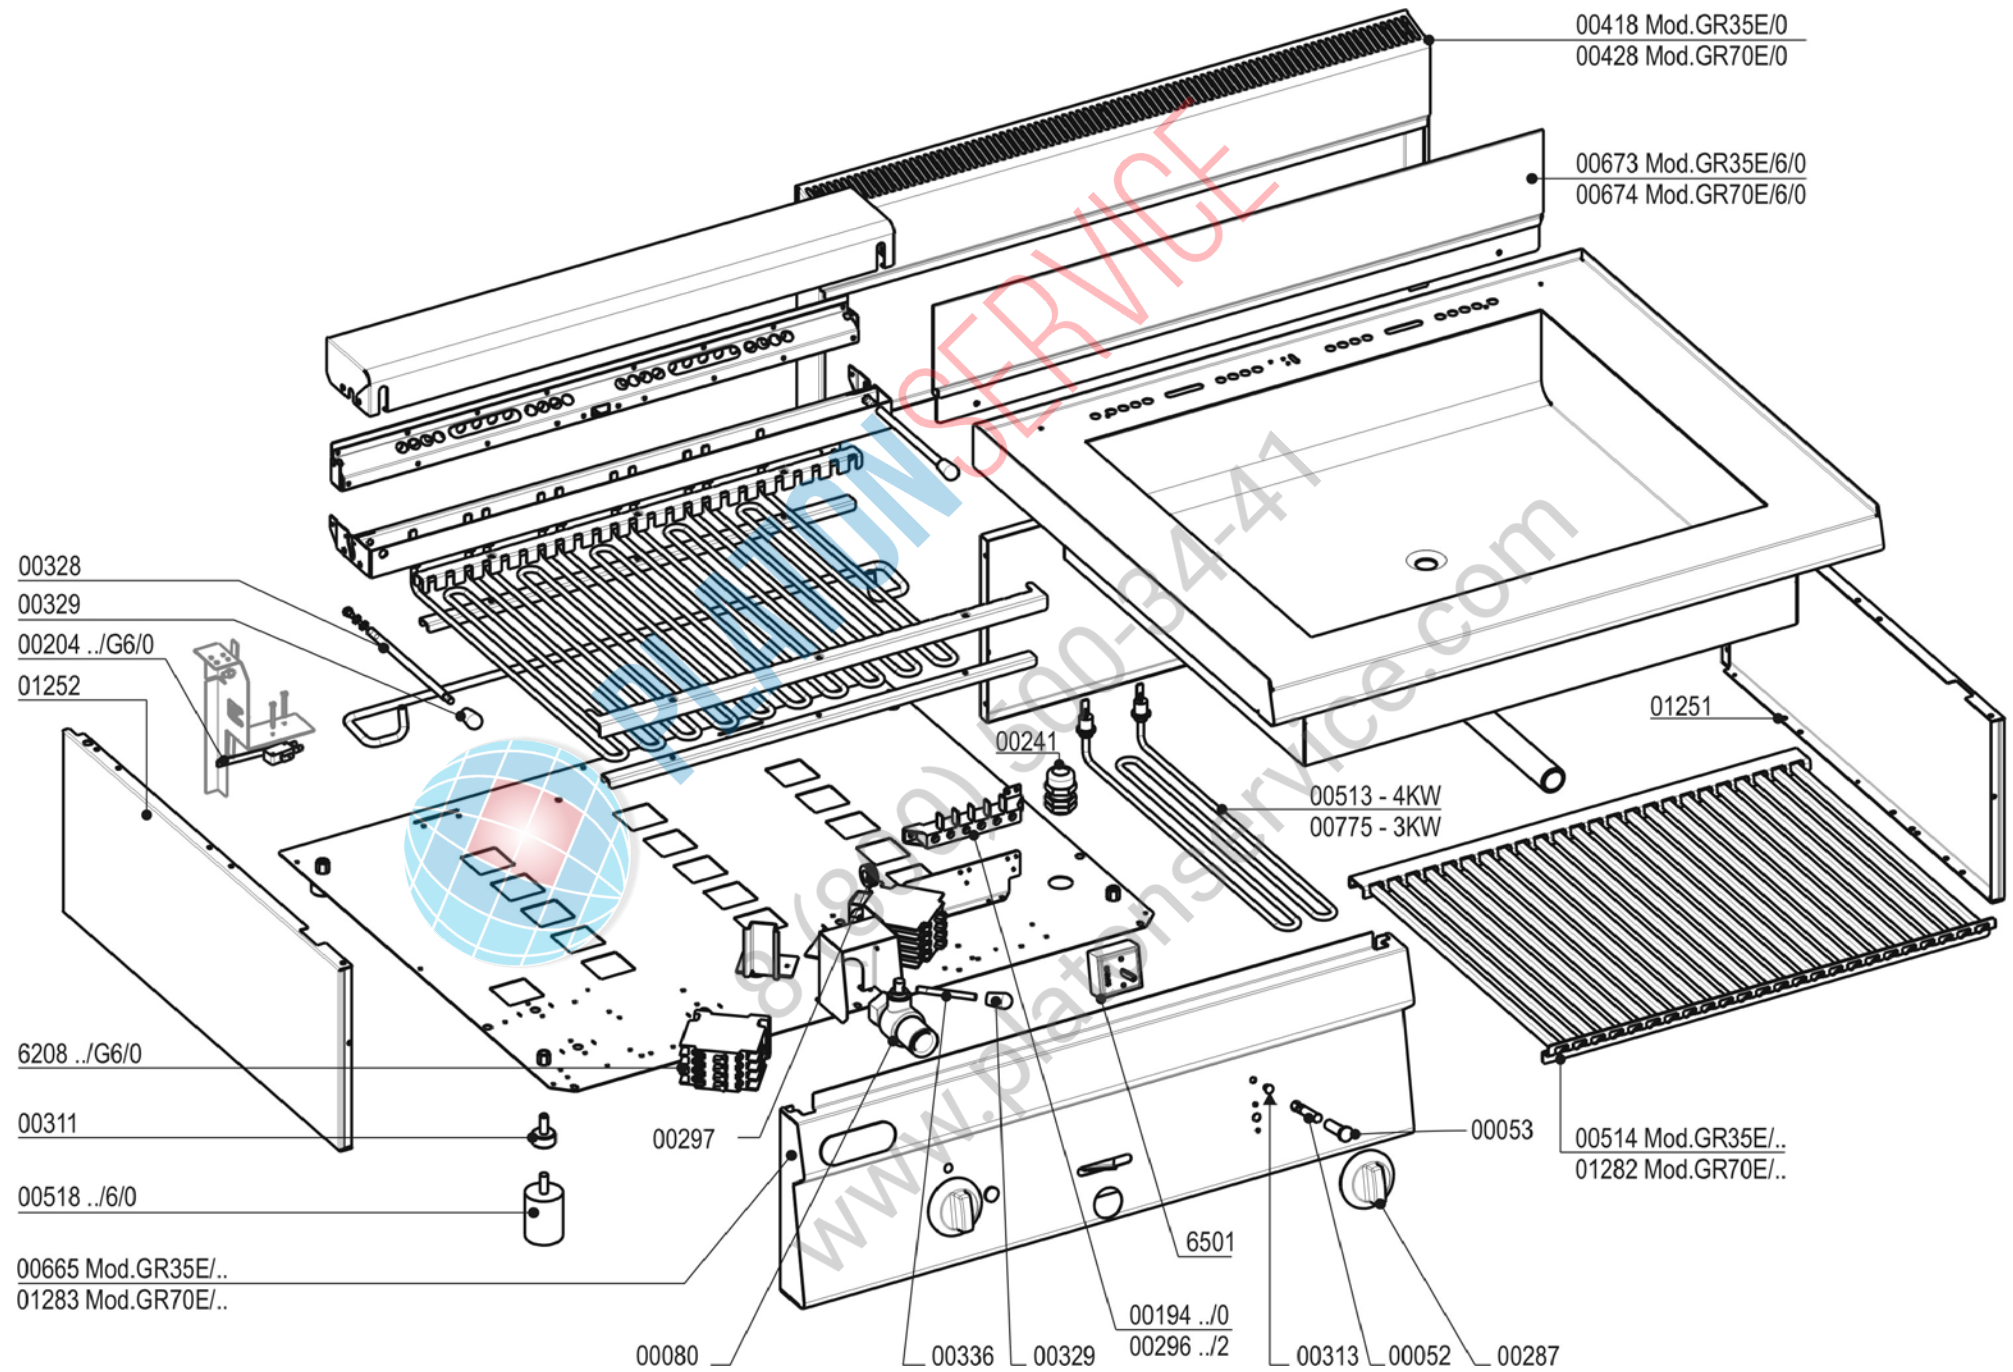

SERVICE

www.patent-service.com